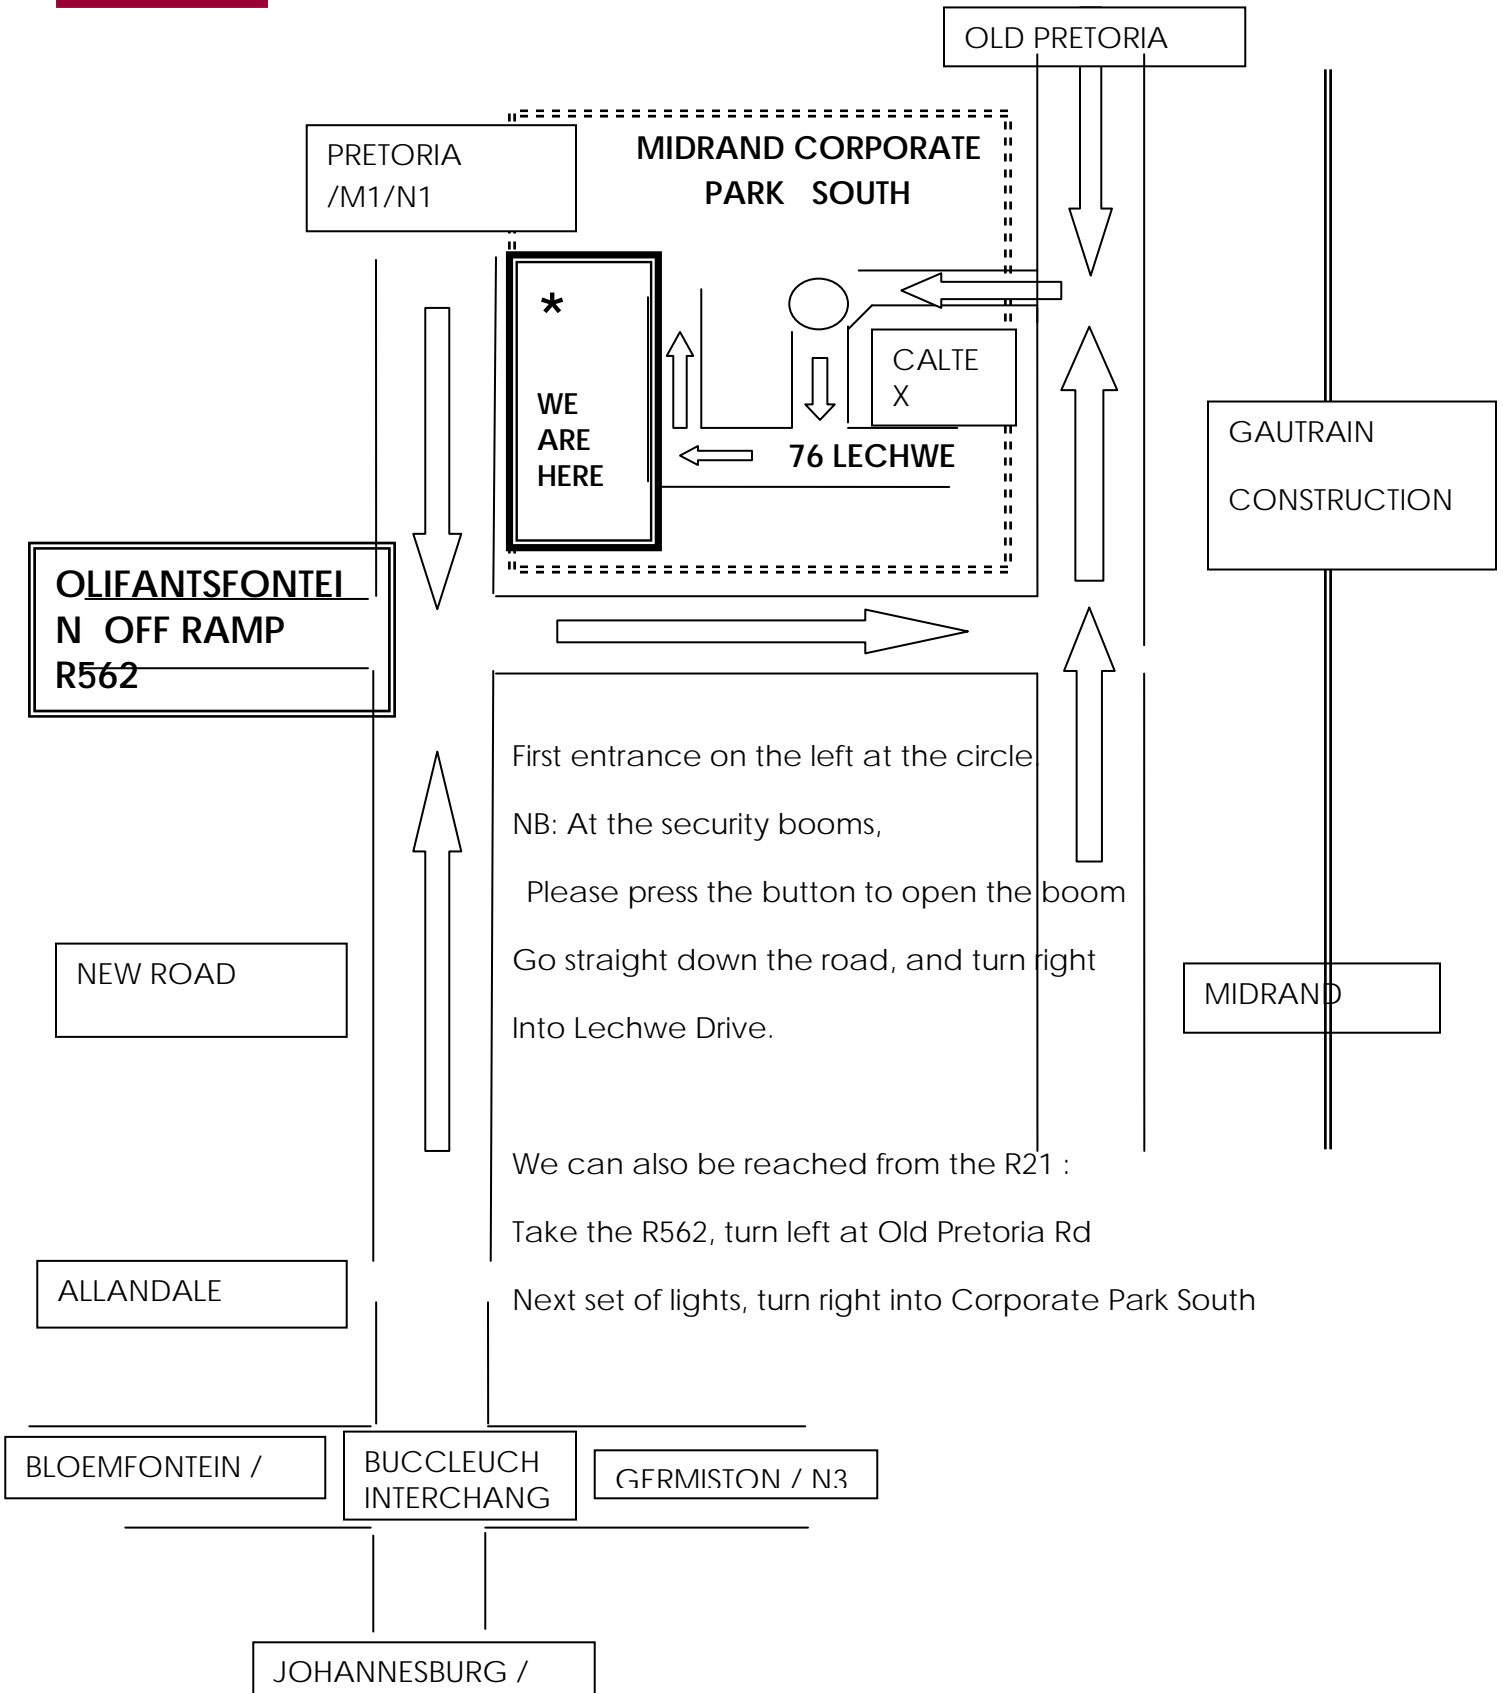

UNIT B TRITON PHARMACARE
76 LECHWE AVENUE MIDRAND CORPORATE PARK SOUTH
MIDRAND, TEL:082 458 8414

Directions to The Smart Group - Taxi

FROM PRETORIA TO MIDRAND VIA CORPORATE PARK

Catch a taxi @ Belle Ombre taxi rank and ask taxis to Midrand via Corporate Park South. Ask the driver to take Old Pretoria Road and drop you at Corporate Park, just after the Caltex Garage.

FROM NOORD TAXI RANK to MIDRAND VIA CORPORATE PARK

Catch a taxi @ Noord taxi rank ask the driver which line is Midrand. Ask for the one which goes straight to Corporate Park.

FROM ALEXANDRA TO MIDRAND VIA CORPORATE PARK

Catch a taxi at Alexandra, other side of the bridge next to Sandton taxis rank on the opposite side of the road.

FROM THE BOULDERS SHOPPING CENTRE, MIDRAND The taxi to Corporate Park South, go past Motor City to the Caltex Garage and **Randjespark Shopping Centre**. Corporate Park is behind the shops, overlooking the M1 freeway.